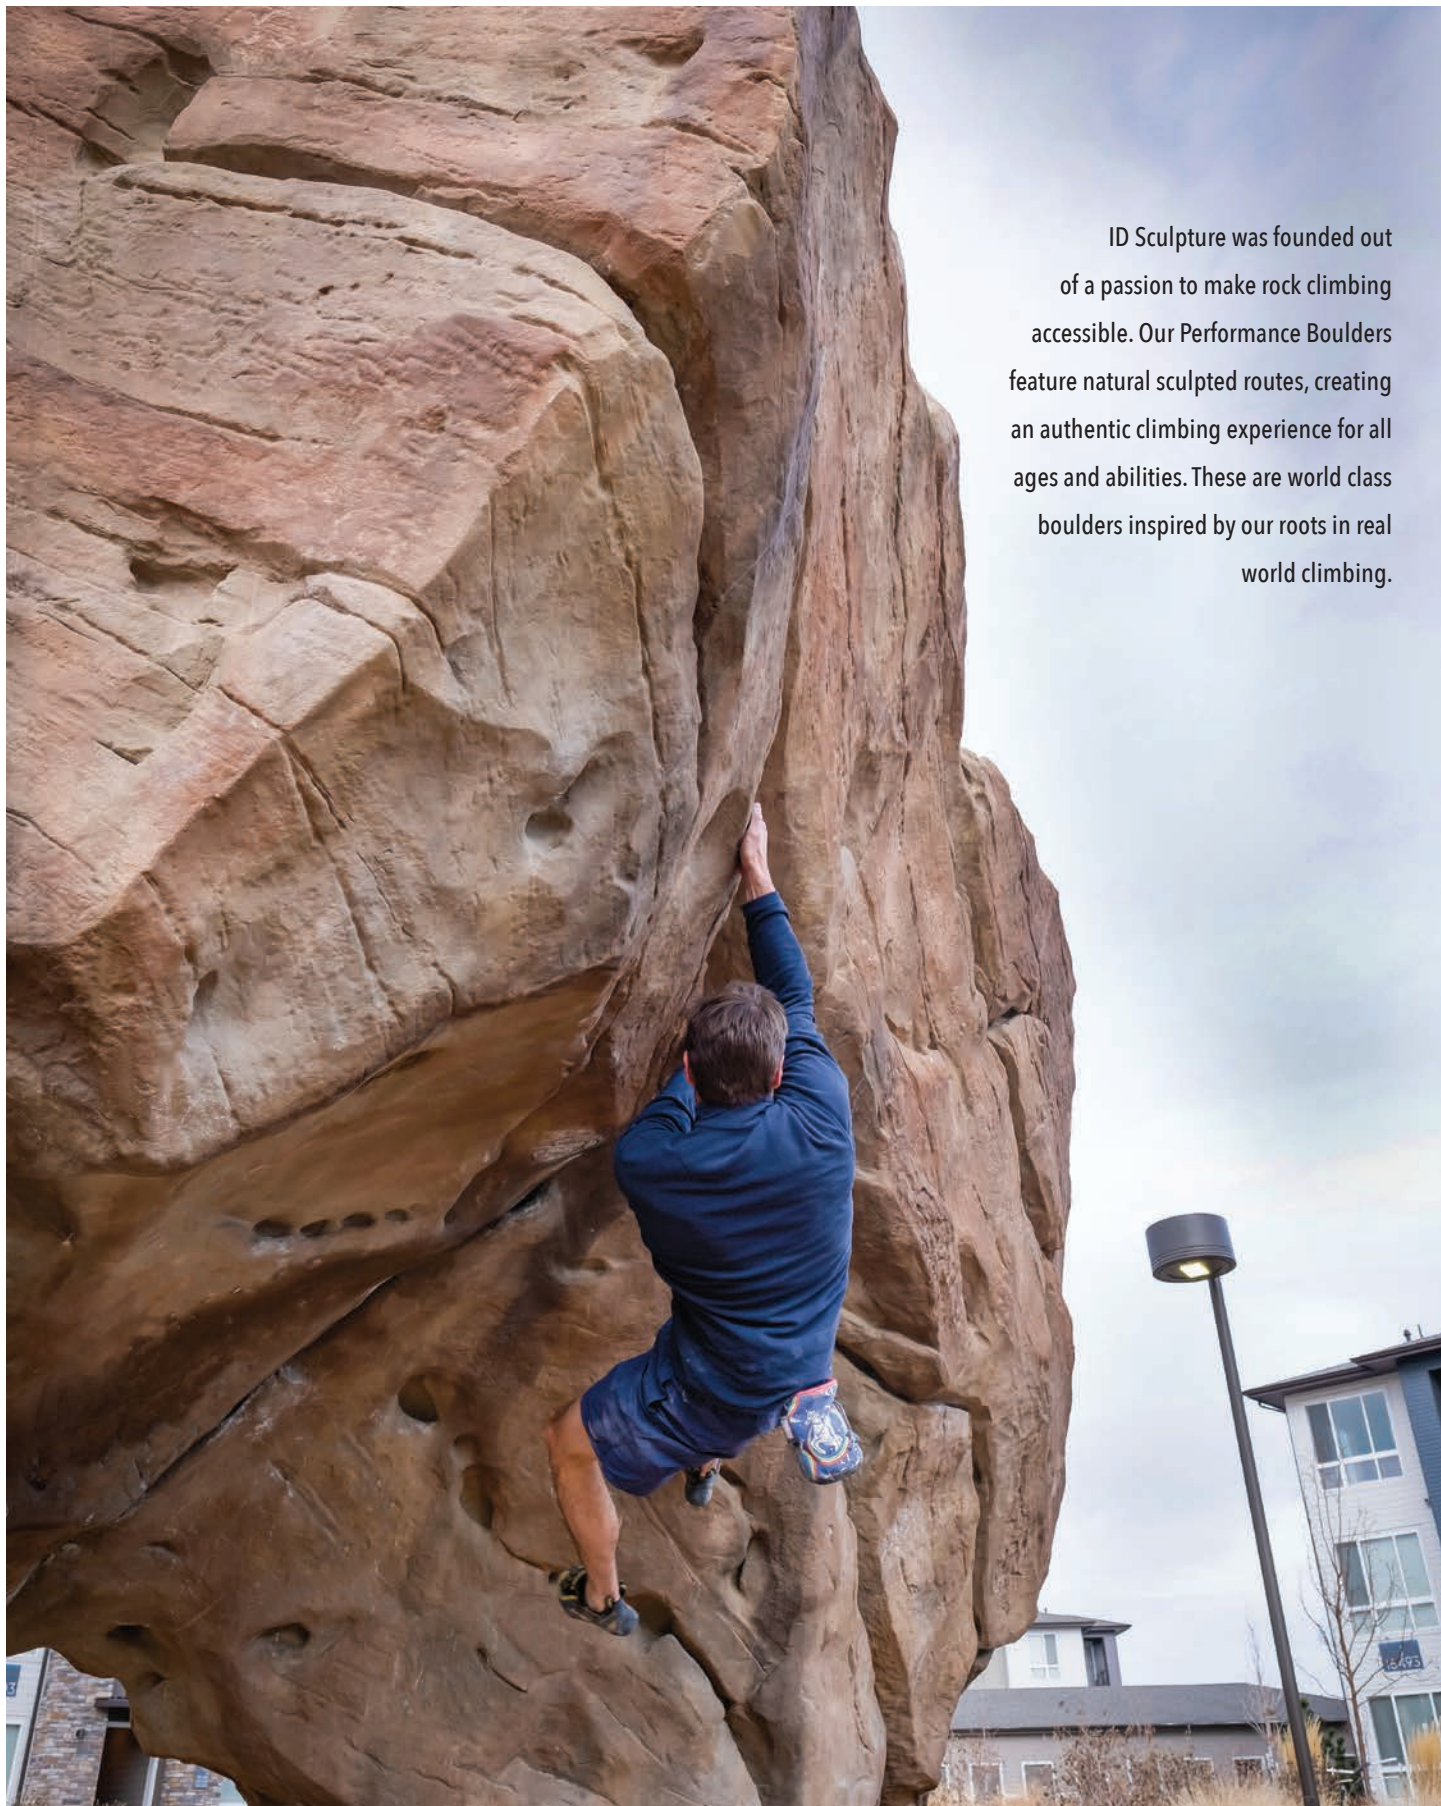

ID Sculpture was founded out of a passion to make rock climbing accessible. Our Performance Boulders feature natural sculpted routes, creating an authentic climbing experience for all ages and abilities. These are world class boulders inspired by our roots in real world climbing.

Climbing is associated with improved physical fitness and mental health.